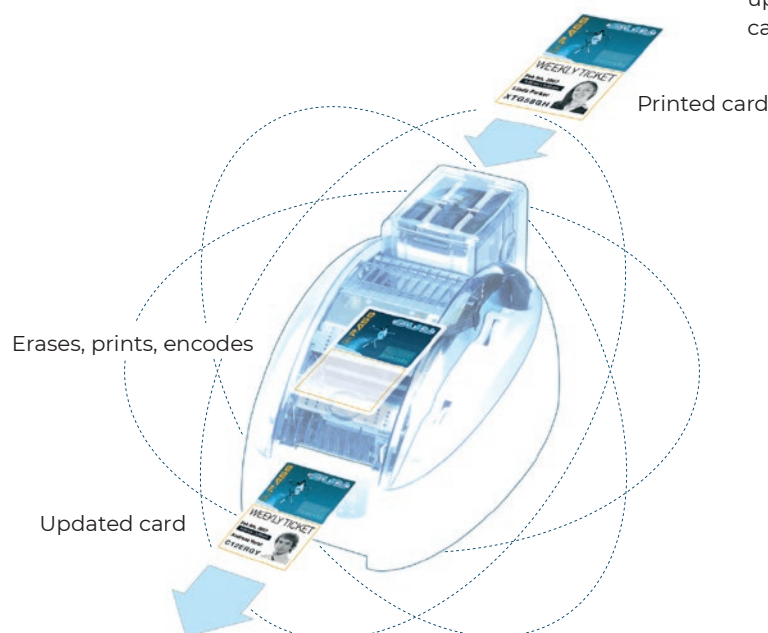

Environmental-friendly

- **Tattoo RW adheres to sustainable development.** It uses rewritable cards and requires no ribbon.
- **No need to throw away your cards** each time you need an update: erase and reprint only updated data on your existing card!